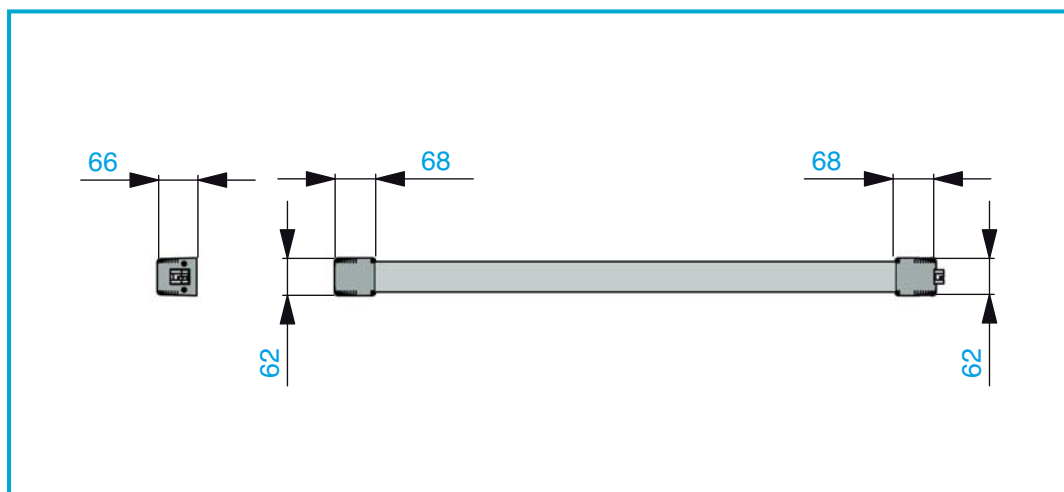

Meccanismo Mechanism

MILLENIUM
Meccanismo base
Mechanism

Codice / Code	Finitura / finish		
F19700	Nero / Black	1.600	1
F19700/GR	Grigio / Grey	1.600	1
F19700/WH	Bianco / White	1.600	1
F19700/AU	Oro / Gold	1.600	1
F19700/IN	Inox / Stainless Steel	1.600	1

MILLENIUM
Meccanismo base
con micro-switch
Mechanism with
micro-switch

F19700/B	Nero / Black	1.600	1
F19700/GR/B	Grigio / Grey	1.600	1
F19700/WH/B	Bianco / White	1.600	1
F19700/AU/B	Oro / Gold	1.600	1
F19700/IN/B	Inox / Stainless Steel	1.600	1